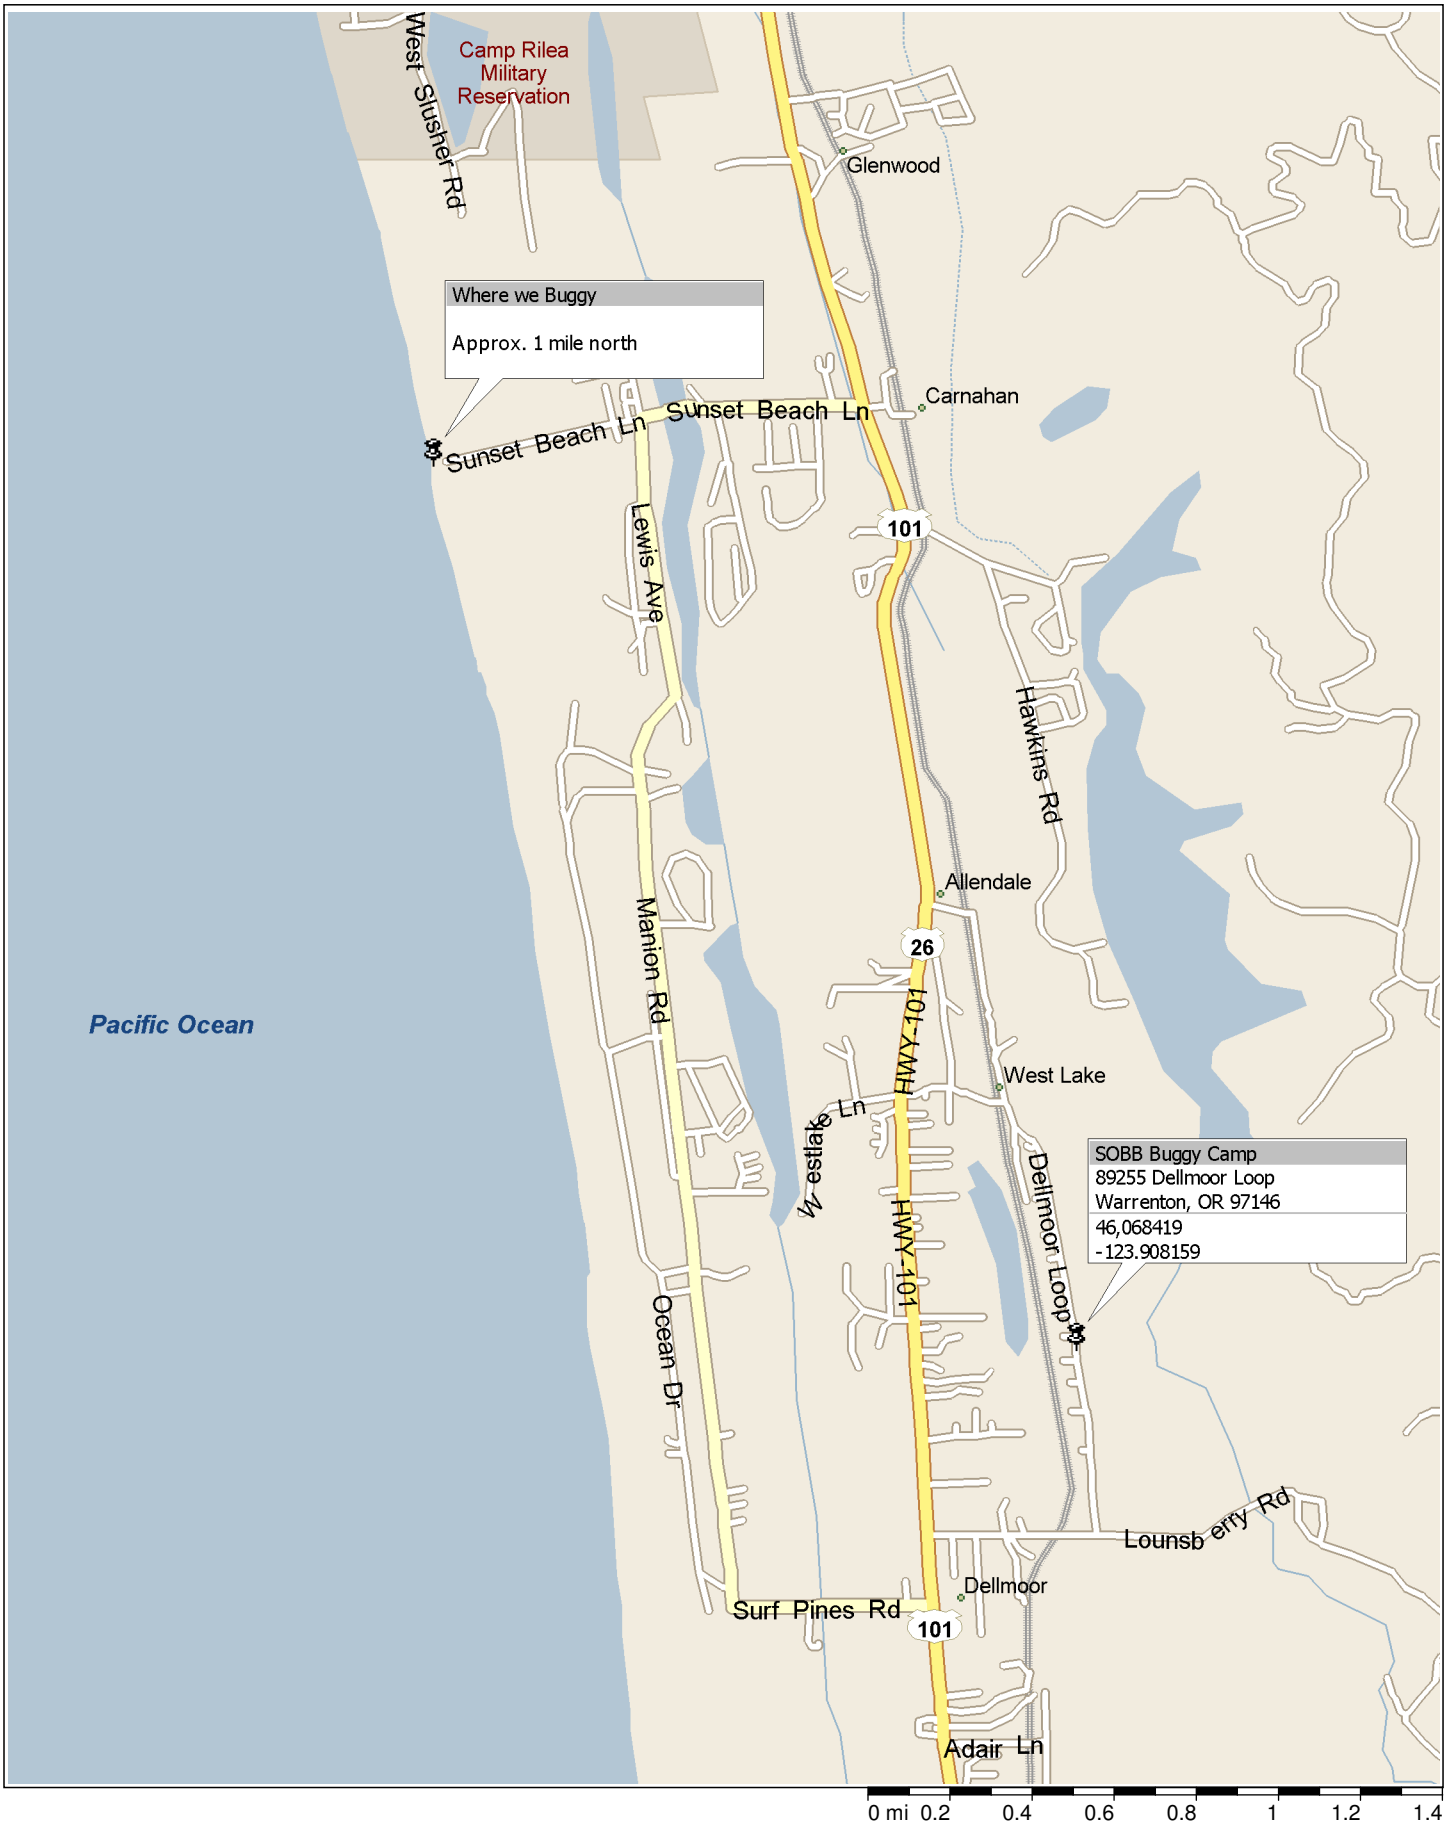

SOBB Buggy Camp

Where we Buggy
Approx. 1 mile north

SOBB Buggy Camp
89255 Dellmoor Loop
Warrenton, OR 97146
46,068419
-123.908159